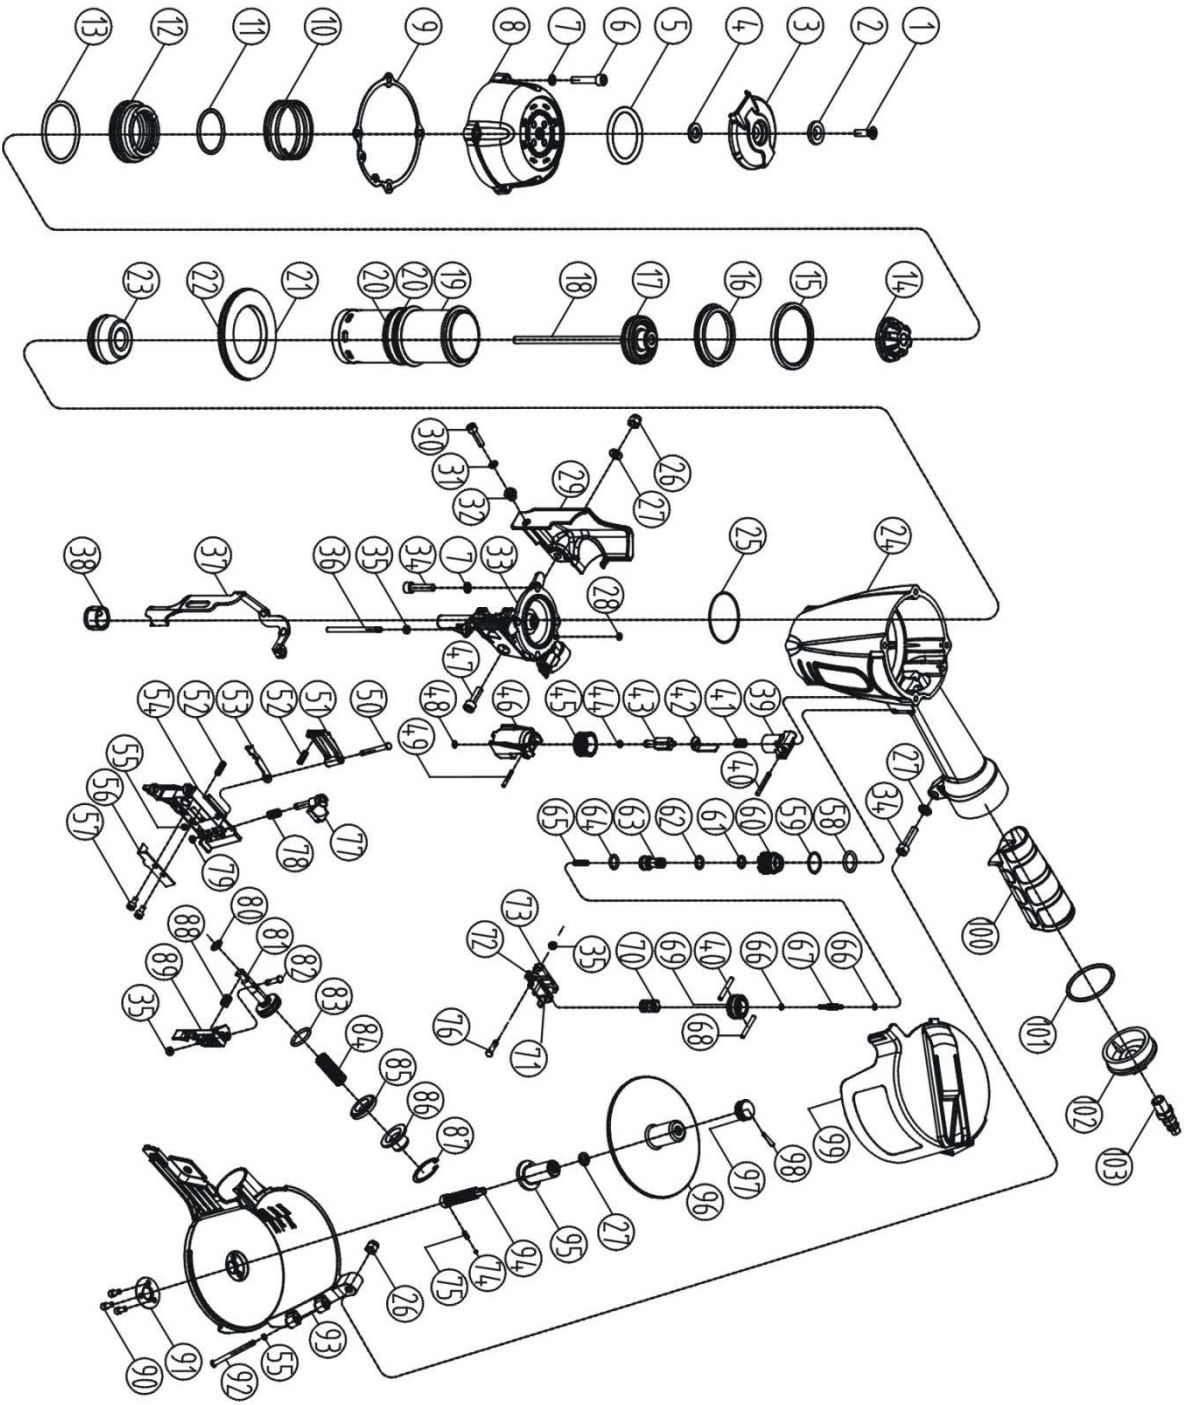

EXPLODED VIEW DRAWING

PART LIST

#	Item code	Description	#	Item code	Description
1	S65CNP-1	Screw	53	S65CNP-53	Stoppe Hook B
2	S65CNP-2	Bushing	54	S65CNP-54	Latch
3	S65CNP-3	Exhaust Cover	55	S65CNP-55	Washer
4	S65CNP-4	Seal	56	S65CNP-56	Block
5	S65CNP-5	Muffler	57	S65CNP-57	Screw
6	S65CNP-6	Screw	58	S65CNP-58	O-ring 20.3x2.5
7	S65CNP-7	Spring Washer	59	S65CNP-59	O-ring 20.3x1.5
8	S65CNP-8	Cylinder Cap	60	S65CNP-60	Valve Guide
9	S65CNP-9	Gasket	61	S65CNP-61	O-ring 9.5x1.9
10	S65CNP-10	Spring	62	S65CNP-62	O-ring 10.3x1.9
11	S65CNP-11	O-ring 42.8x2.65	63	S65CNP-63	Triqger Valve Seat
12	S65CNP-12	Valve	64	S65CNP-64	O-ring 12.8x1.9
13	S65CNP-13	O-ring 58.7x3.5	65	S65CNP-65	Spring
14	S65CNP-14	Valve Seat	66	S65CNP-66	O-ring 5.5x1.5
15	S65CNP-15	Collar	67	S65CNP-67	Triqger Valve Stem
16	S65CNP-16	Cylinder Seal	68	S65CNP-68	Spring Pin 3x26
17	S65CNP-17	O-ring 45.3x4	69	S65CNP-69	Triqger Valve Guide
18	S65CNP-18	Piston Assembly	70	S65CNP-70	Triqger Spring
19	S65CNP-19	Cylinder	71	S65CNP-71	Spring pin
20	S65CNP-20	O-ring 52.4x2.5	72	S65CNP-72	Triqger spring
21	S65CNP-21	Restrictive Plate	73	S65CNP-73	Triqger
22	S65CNP-22	O-ring 81.8x2.65	74	S65CNP-74	Steel ball
23	S65CNP-23	Bumper	75	S65CNP-75	Spring
24	S65CNP-24	Body	76	S65CNP-76	Rotating shaft pin
25	S65CNP-25	O-ring 53x1.5	77	S65CNP-77	Handwheel assembly
26	S65CNP-26	Nut	78	S65CNP-78	Spring
27	S65CNP-27	Washer	79	S65CNP-79	Washer
28	S65CNP-28	O-ring 7.5x1.5	80	S65CNP-80	O-ring 12.3x1.9
29	S65CNP-29	Protector	81	S65CNP-81	Piston
30	S65CNP-30	Screw	82	S65CNP-82	Feed Hook Pin
31	S65CNP-31	Spr ing Washer	83	S65CNP-83	O-ring 24.3x2.8
32	S65CNP-32	Restrictive Guide	84	S65CNP-84	Spring
33	S65CNP-33	Nose	85	S65CNP-85	Piston Bumper
34	S65CNP-34	Screw	86	S65CNP-86	Cover
35	S65CNP-35	Washer	87	S65CNP-87	Locking Washer 28
36	S65CNP-36	Pin	88	S65CNP-88	Spring
37	S65CNP-37	Safe Bracket	89	S65CNP-89	Feed Hook
38	S65CNP-38	Safe Sleeve	90	S65CNP-90	Screw
39	S65CNP-39	Safe Guide	91	S65CNP-91	Spacer
40	S65CNP-40	Spring Pin 3x28	92	S65CNP-92	Pin
41	S65CNP-41	Spring	93	S65CNP-93	Lower nail housina assy
42	S65CNP-42	Bracket	94	S65CNP-93	Adjusting stem
43	S65CNP-43	Adjusting Stem	95	S65CNP-93	Adjuster busher
44	S65CNP-44	O-ring 6.4x1.5	96	S65CNP-93	Adjuster plate
45	S65CNP-45	Handwheel	97	S65CNP-93	Adjuster nut
46	S65CNP-46	Adjusting Seat	98	S65CNP-93	Spring pin 2.5x17
47	S65CNP-47	Screw	99	S65CNP-93	Upper nail housing
48	S65CNP-48	Washer	100	S65CNP-94	Soft grip sleeve
49	S65CNP-49	Spr ing Pin 2.5x20	101	S65CNP-95	O-ring 48.8x2.5
50	S65CNP-50	Stopped Hook Pin	102	S65CNP-96	End Cap
51	S65CNP-51	Stopped HookA	103	S65CNP-97	Air Plug
52	S65CNP-52	Spring			