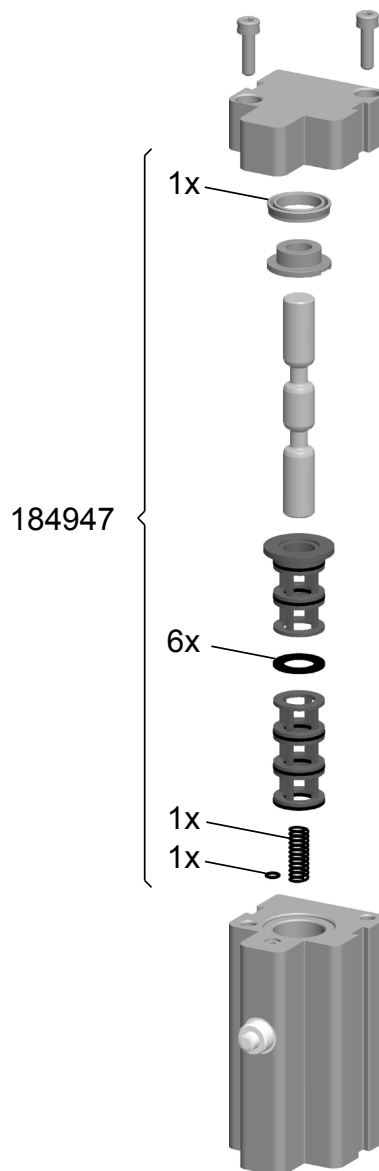

9

SPARE PARTS KIT / RESERVDELAR SOM DELAR / ERSATZTEIL-SET / JEU DE PIÈCES

SEAL KIT 184946 (all pneumatic B and F staplers)

Includ all parts as Fig. 17.

LUBRICATON (foot valve)

184948 Permanent greas 70 gr