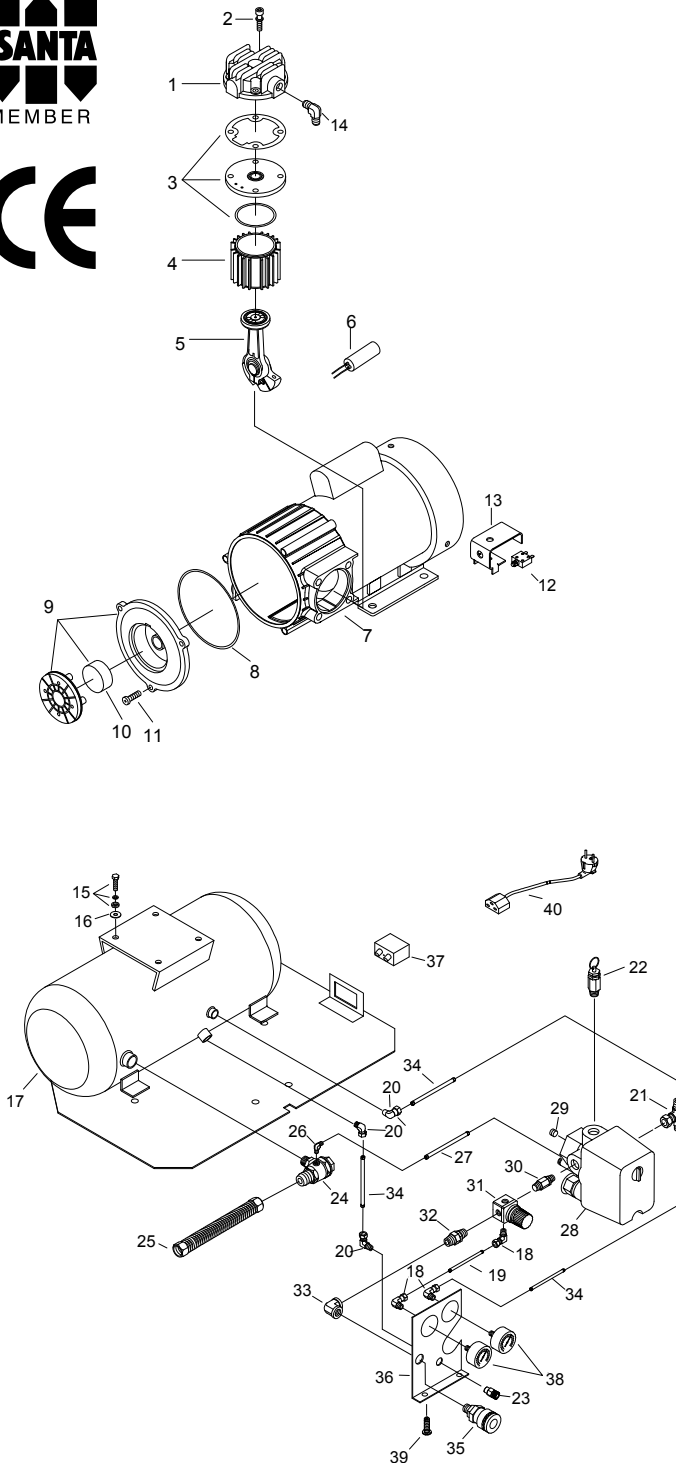

Electric Air Compressor

Parts Reference Guide

Ref. No	Description	Part No.	Qty.
1	Cylinder head	3101096NH	1
2	Allen bolt set	3B01-M06*080V	4
3	Exhaust valve seat set	3B11-A9000A	1
4	Cylinder	3201065	1
5	Rod set	3B34-MB57B	1
6	Running capacitor	2E27-010F4535	1
7	Motor set	3B8-MB5716RL	1
8	Front cover gasket	2G07-009	1
9	Air filter set	2140022	1
10	Filter element	2142014	1
11	Bolt	2B02-FM5*015	3
12	Circuit breaker	2E25-03A	1
13	Bracket	3427075	1
14	Exhaust elbow	2N06-02T03H	1
15	Hexagon bolt set	3B00-FM06*015-RS	1
16	Body seat block	2439008	1
17	Air tank	3401X077	1
18	Pu hose connector	07SPL6-01-A	3
19	Pu hose	2T03-W02*0150	1
20	Pu hose connector	07SPL6-02-A	3
21	Pu hose connector	07SPB6-02-A	1
22	Pressure relief valve	2406018CE	1
23	Drain valve	2405011	1
24	Check valve	2414036X	1
25	Exhaust soft tube	2T02-03*0200RS	1
26	Elbow	2N1 6-C01TW02M	1
27	Pu hose set	3T03-W02*01 50D	1
28	Pressure switch	2E21-070C	1
29	Plug	2N33-009	1
30	Nipple	2N01-05 8RS	1
31	Regulator	2408008RNX	1
32	Nipple	2N01-045RS	1
33	Elbow	2N07-02T02TC	1
34	Pu hose	2T03-W02*0260	3
35	Quick coupler	07S1/4M-ERS	1
36	Panel	3420112	1
37	Socket	2E05-SC-01	1
38	Pressure gauge	2D12-15D14BAR	2
39	Bolt	2B02-FM5*010WB	2
40	Power cable	2E01054	1